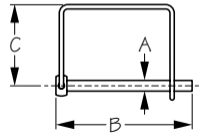

COUPLER LOCKING PIN

Steel ElectroGalvanized

Bulk Part No.	Display Part No.	A	B	C	D	E	Weight	Std. Pack
751010	751010-1	1/4"	3"	1-13/16"	7/16"	13/16"	.07 lb	10 ea
751011	751011-1	5/16"	3"	2"	5/8"	7/8"	.07	10 ea