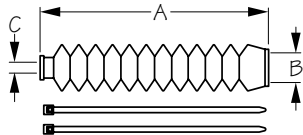

## STEERING CABLE BOOT

*Molded Rubber*

Bulk Part No.	Display Part No.	A	B	C	Weight	Std. Pack
521700	n/a	8"	1"	3/8"	.13 lb	10 ea