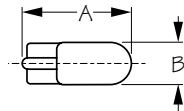

## WEDGE LIGHT BULB

Bulk Part No.	Display Part No.	A	B	Design Amps	Design Volts	Design Watts	Candle Power	Weight	Std. Pack
441194	n/a	1"	3/8"	.27	14	3.8	2	.01 lb	10 ea
n/a	441194-1	1"	3/8"	.27	14	3.8	2	.02	10 pr
441906	n/a	1-3/8"	9/16"	.69	13	9.0	6	.01	10 ea
n/a	441906-1	1-3/8"	9/16"	.69	13	9.0	6	.02	10 pr