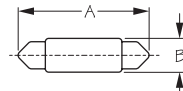

## FESTOON LIGHT BULB

Nickel Plated Brass Base

Bulk Part No.	Display Part No.	A	B	Design Amps	Design Volts	Design Watts	Candle Power	Weight	Std. Pack
441035	n/a	1-5/8"	7/16"	.77 A	13.0V	10.0W	10	.01 lb	10 ea
n/a	441035-1	1-5/8"	7/16"	.77 A	13.0V	10.0W	10	.02	10pr
441070	n/a	1-9/16"	7/16"	1.17 A	12.8V	15.0W	12	.01	10 ea
n/a	441070-1	1-9/16"	7/16"	1.17 A	12.8V	15.0W	12	.02	10pr
441071	n/a	1-3/16"	7/16"	.72 A	13.8V	10.0W	6	.01	10 ea
n/a	441071-1	1-3/16"	7/16"	.72 A	13.8V	10.0W	6	.02	10pr
441072	n/a	1-1/2"	5/16"	.72 A	13.8V	10.0W	6	.01	10 ea
n/a	441072-1	1-1/2"	5/16"	.72 A	13.8V	10.0W	6	.02	10pr
441854	n/a	1-1/4"	5/16"	.72 A	12.0V	10.0W	6	.01	10 ea
n/a	441854-1	1-1/4"	5/16"	.72 A	12.0V	10.0W	6	.02	10 pr
441209	n/a	1-5/16"	1/4"	.25 A	12.0V	3.0 W	2	.01	10 ea
n/a	441209-1	1-5/16"	1/4"	.25 A	12.0V	3.0 W	2	.02	10pr
441211	n/a	1-11/16"	7/16"	1.17 A	12.8V	15.0W	12	.01	10 ea
n/a	441211-1	1-11/16"	7/16"	1.17 A	12.8V	15.0W	12	.02	10pr
441212	n/a	1-11/16"	7/16"	.72 A	13.8V	10.0W	6	.01	10 ea
n/a	441212-1	1-11/16"	7/16"	.72 A	13.8V	10.0W	6	.02	10pr
441219	n/a	1-9/16"	5/16"	.37 A	12.0V	3.0W	3	.01	10ea
n/a	441219-1	1-9/16"	5/16"	.37 A	12.0V	3.0W	3	.02	10pr