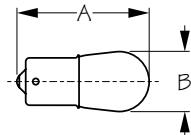

SINGLE CONTACT BAYONET BASE LIGHT BULB

Nickel Plated Brass Base

Bulk Part No.	Display Part No.	A	B	Design Amps	Design Volts	Design Watts	Candle Power	Weight	Std. Pack
441003	n/a	1-5/8"	3/4"	.94	12.8	12.0	15	.01 lb	10 ea
n/a	441003-1	1-5/8"	3/4"	.94	12.8	12.0	15	.02	10 pr
441036	n/a	1-3/8"	3/4"	.77	13.0	10.0	9.5	.01	10 ea
n/a	441036-1	1-3/8"	3/4"	.77	13.0	10.0	9.5	.02	10 pr
441067	n/a	1-3/8"	3/4"	.59	13.5	8.0	4	.01	10 ea
n/a	441067-1	1-3/8"	3/4"	.59	13.5	8.0	4	.02	10 pr
441093	n/a	1-7/8"	1"	1.04	12.8	13.3	15	.01	10 ea
n/a	441093-1	1-7/8"	1"	1.04	12.8	13.3	15	.02	10 pr
441141	n/a	1-15/16"	1"	1.44	12.8	18.4	21	.01	10 ea
n/a	441141-1	1-15/16"	1"	1.44	12.8	18.4	21	.02	10 pr
441156	n/a	1-15/16"	1"	2.1	12.8	26.9	32	.01	10 ea
n/a	441156-1	1-15/16"	1"	2.1	12.8	26.9	32	.02	10 pr