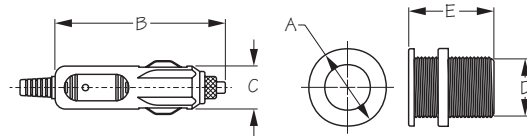

DELUXE POWER SOCKET 12-VOLT

Stamped Brass/Injection Molded Nylon & ABS

Bulk Part No.	Display Part No.	Description	A	B	C	D	E	Weight	Std Pack
426115	426115-1	Socket & Cap	1-7/16"	n/a	n/a	1-1/16"	1-9/16"	.04 lb	10 ea
n/a	426116-1	Complete	1-7/16"	3-3/16"	13/16"	1-7/8"	1-9/16"	.08	10 ea
426118	426118-1	Plug Only	n/a	3-3/16"	13/16"	n/a	n/a	.04	10 ea
426117	426117-1	Cap Only	n/a	n/a	n/a	n/a	n/a	.01	10 ea

Add power easily almost anywhere. Drill a 1-1/8" hole, insert the socket body and tighten down the locking nut. Connect the wires and your done. Plug includes LED light to indicate when powered. Maximum Rating: 24 volts, 16 amps. Includes a 5 amp fuse.