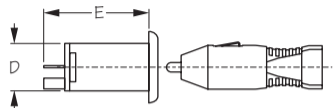

## POWER SOCKET 12-VOLT

*Stamped Brass/Injection Molded Nylon & ABS*

*Made In USA*

Bulk Part No.	Display Part No.	Description	A	B	C	D	E	Weight	Std Pack
n/a	426112-1	Complete	2-1/4"	1-1/4"	1-1/2"	1-1/16"	1-7/8"	.08 lb	10 ea
426113	426113-1	Socket & Cap	2-1/4"	1-1/4"	1-1/2"	1-1/16"	1-7/8"	.04	10 ea
426114	426114-1	Plug Only	n/a	n/a	n/a	n/a	n/a	.04	10 ea
n/a	426119-1	Cap Only	n/a	n/a	n/a	n/a	n/a	.01	10 ea