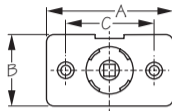

## POWER SOCKET 12-VOLT

*Stamped Brass/Injection Molded Nylon & ABS*

*Made In USA*

Bulk Part No.	Display Part No.	Description	A	B	C	D	E	Weight	Std Pack
n/a	426112-1	Complete	2-1/4"	1-1/4"	1-1/2"	1-1/16"	1-7/8"	.08 lb	10 ea
426113	426113-1	Socket & Cap	2-1/4"	1-1/4"	1-1/2"	1-1/16"	1-7/8"	.04	10 ea
426114	426114-1	Plug Only	n/a	n/a	n/a	n/a	n/a	.04	10 ea
n/a	426119-1	Cap Only	n/a	n/a	n/a	n/a	n/a	.01	10 ea