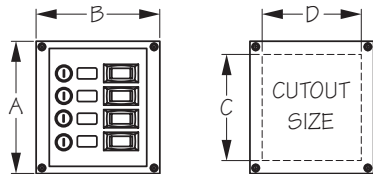

## VERTICAL 4-GANG PANEL

*Fire Resistant Injection Molded Nylon/4 Illuminating Switches*

Bulk Part No.	Display Part No.	A	B	C	D	Color	Fastener	Weight	Std. Pack
424010	424010-1	4-13/16"	4-1/2"	3-7/8"	3-5/8"	Black	#6 RH	.47 lb	1 ea

Panel rating: 12 volt, 37 amps total. Individual circuit: 10 amps maximum. Meets CE specifications. To customize panel to your specific setup, an assortment of preprinted labels are included.