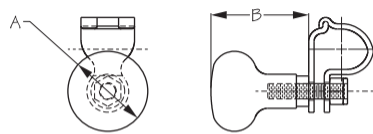

## STEERING WHEEL MANEUVERING KNOB

*Investment Cast 316 Stainless*

Bulk Part No.	Display Part No.	A	B	Weight	Std. Pack
n/a	230106-1	1-1/2"	1-7/8"	.39 lb	1 ea

Sea-Dog Line Steering Wheel Maneuvering Knob fits our Steering Wheels part number's **230111**, **230115**, **230211**, **230215** and most steering wheels with rim diameter from 5/8" to 1".