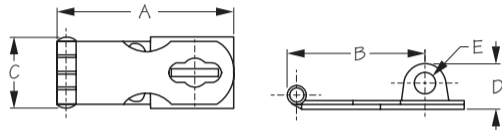

## SWIVEL HASP

*Stamped 304 Stainless*

Bulk Part No.	Display Part No.	A	B	C	D	E	Fast-ener	Weight	Std. Pack
221130	221130-1	2-11/16"	2-1/16"	1-1/16"	7/8"	5/16"	#7 FH	.11 lb	10 ea