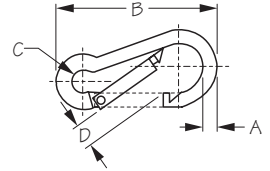

## SNAP HOOK

*Mild Steel Electrogalvanized*

Bulk Part No.	Display Part No.	A	B	C	D	Breaking Strength	Weight	Std. Pack
156060	156060-1	1/4"	2-3/8"	5/16"	5/16"	560	.06 lb	10 ea
156080	156080-1	5/16"	3-3/16"	7/16"	7/16"	1,140	.14	10 ea
156100	156100-1	3/8"	3-15/16"	9/16"	1/2"	1,600	.29	10 ea
156120	156120-1	7/16"	4-3/4"	3/4"	5/8"	2,000	.42	10 ea
156140	n/a	1/2"	5-9/16"	3/4"	3/4"	2,800	.57	10 ea
156160	n/a	1/2"	6-1/4"	7/8"	7/8"	6,000	.78	10 ea