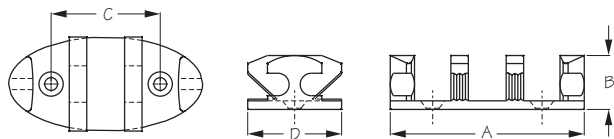

ZIG ZAG CLEAT

Injection Molded Nylon

| Bulk Part No. | Display Part No. | A | B | C | D | Fastener | Weight | Std. Pack |
|---------------|------------------|----|--------|----------|--------|----------|--------|-----------|
| 043540 | n/a | 4" | 15/16" | 1-15/16" | 1-3/4" | 1/4" FH | .08 lb | 10 ea |
| n/a | 043540-1 | 4" | 15/16" | 1-15/16" | 1-3/4" | 1/4" FH | .16 | 10 pr |

Simply weave rope around cleat arms, no knots needed. Great for fender lines, trailer covers and utility lines. Fits line up to 3/8".