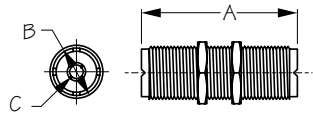

DOUBLE FEMALE BULKHEAD CONNECTOR

Chrome Plated Brass

Bulk Part No.	Display Part No.	A	B	C	Weight	Std. Pack
329951	329951-1	1-13/16"	5/8"	1/8"	.08 lb	10 ea

Use when connecting two PL-259 male connectors through a bulkhead.